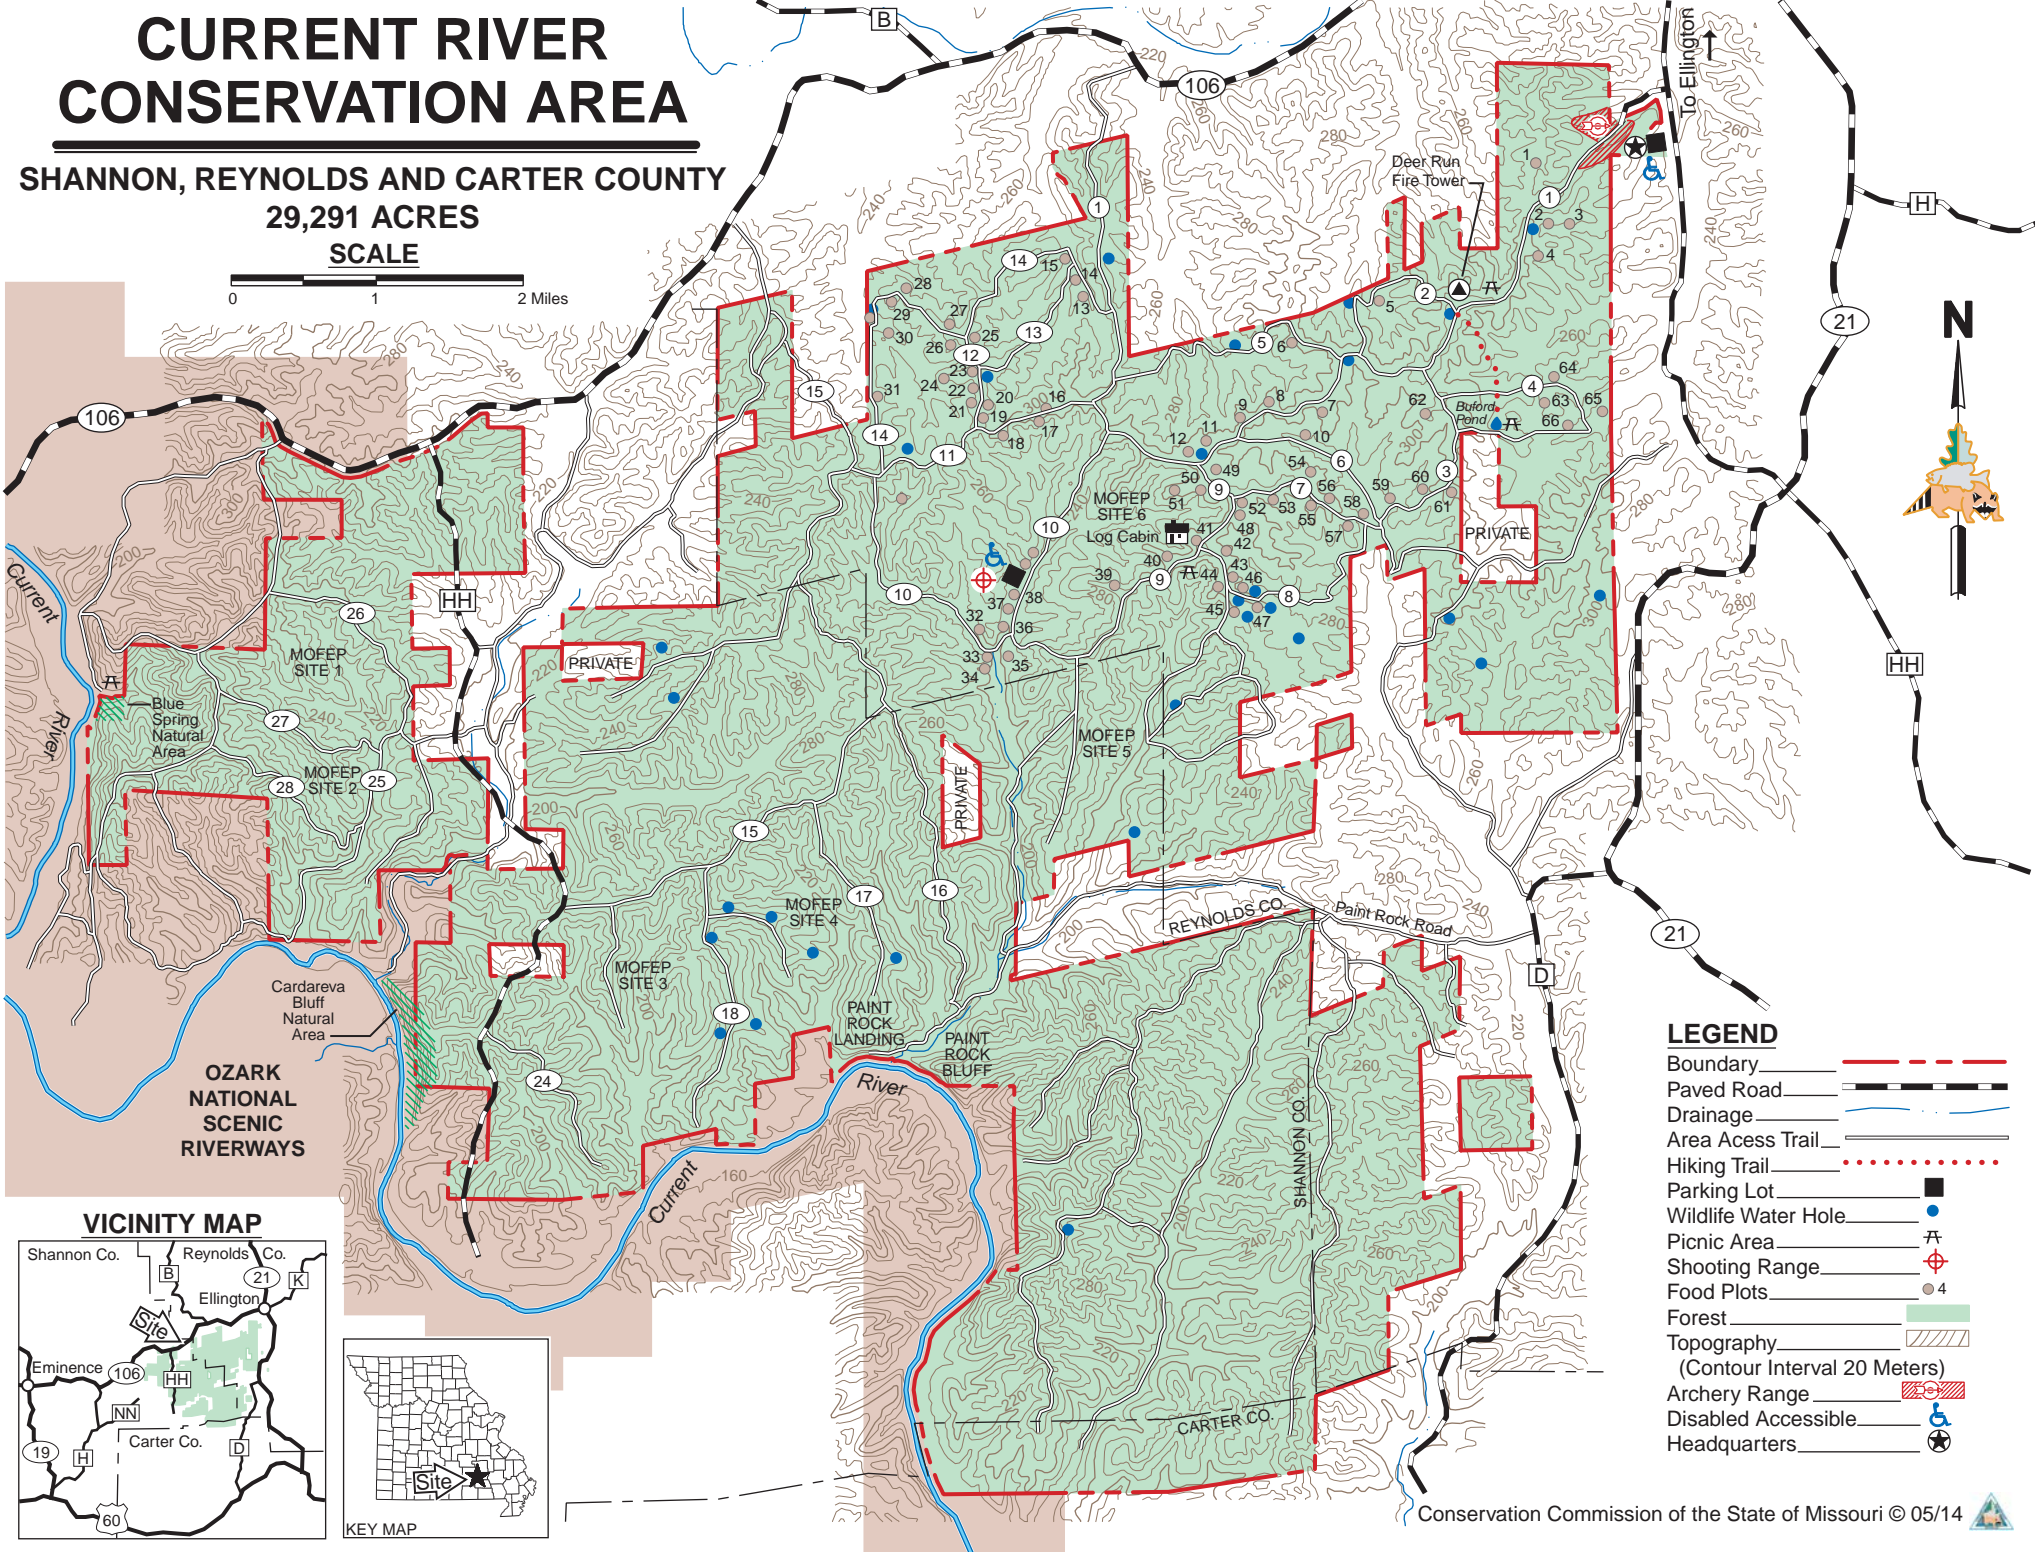

# CURRENT RIVER CONSERVATION AREA

SHANNON, REYNOLDS AND CARTER COUNTY  
29,291 ACRES

SCALE

## LEGEND

- Boundary
- Paved Road
- Drainage
- Area Access Trail
- Hiking Trail
- Parking Lot
- Wildlife Water Hole
- Picnic Area
- Shooting Range
- Food Plots
- Forest
- Topography (Contour Interval 20 Meters)
- Archery Range
- Disabled Accessible
- Headquarters

## VICINITY MAP