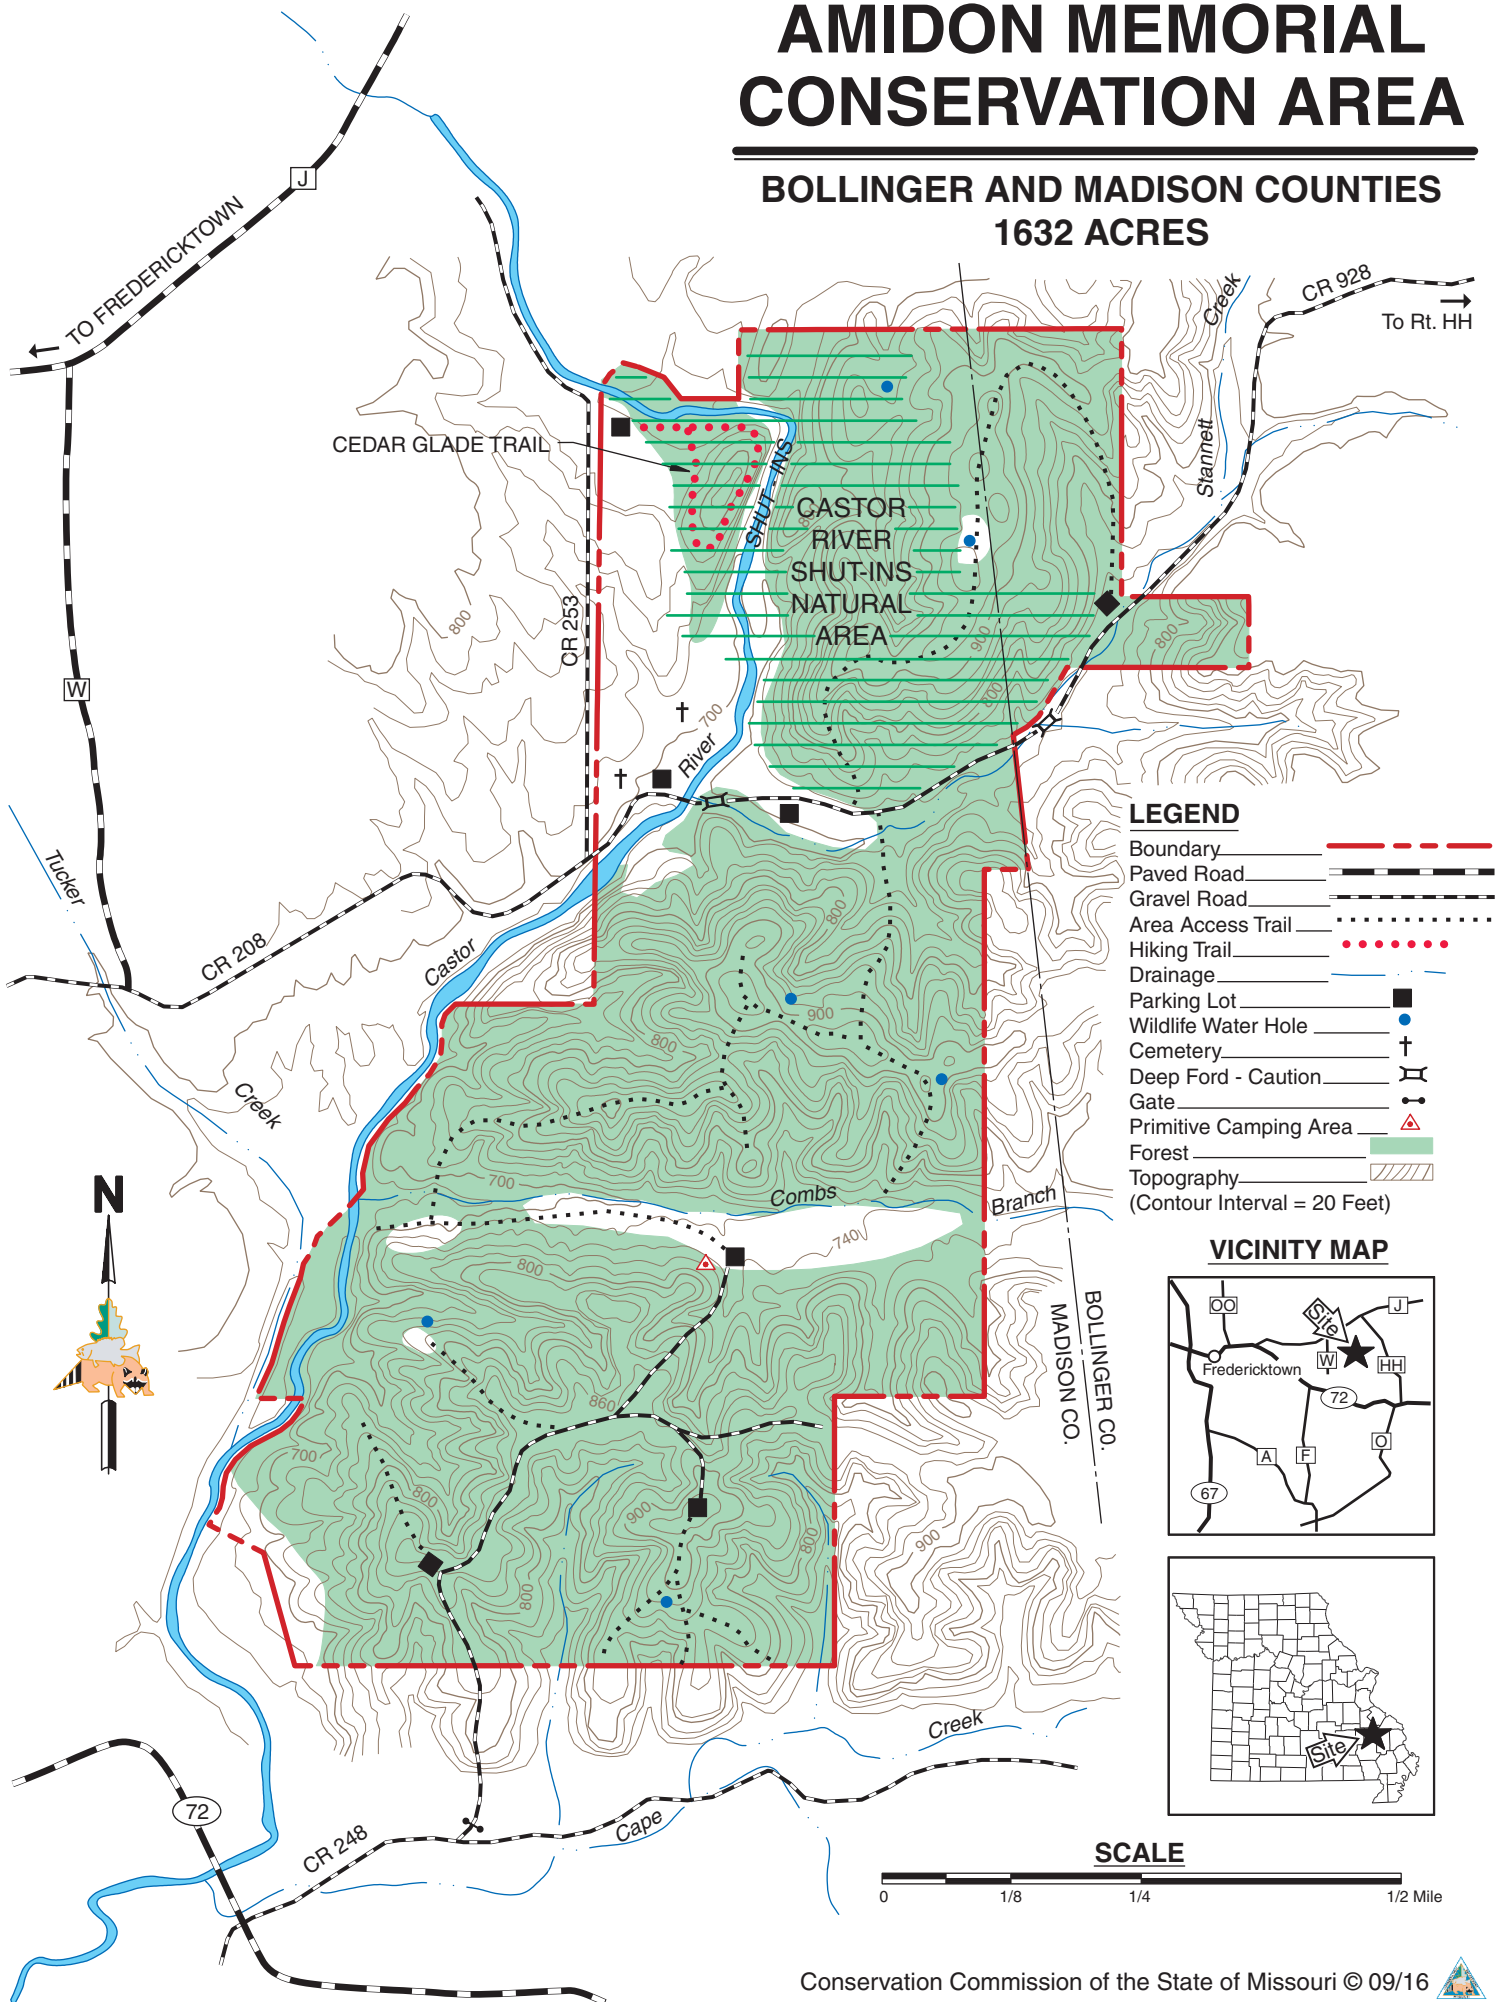

# AMIDON MEMORIAL CONSERVATION AREA

BOLLINGER AND MADISON COUNTIES  
1632 ACRES

## LEGEND

- Boundary
- Paved Road
- Gravel Road
- Area Access Trail
- Hiking Trail
- Drainage
- Parking Lot
- Wildlife Water Hole
- Cemetery
- Deep Ford - Caution
- Gate
- Primitive Camping Area
- Forest
- Topography (Contour Interval = 20 Feet)

## VICINITY MAP

## SCALE