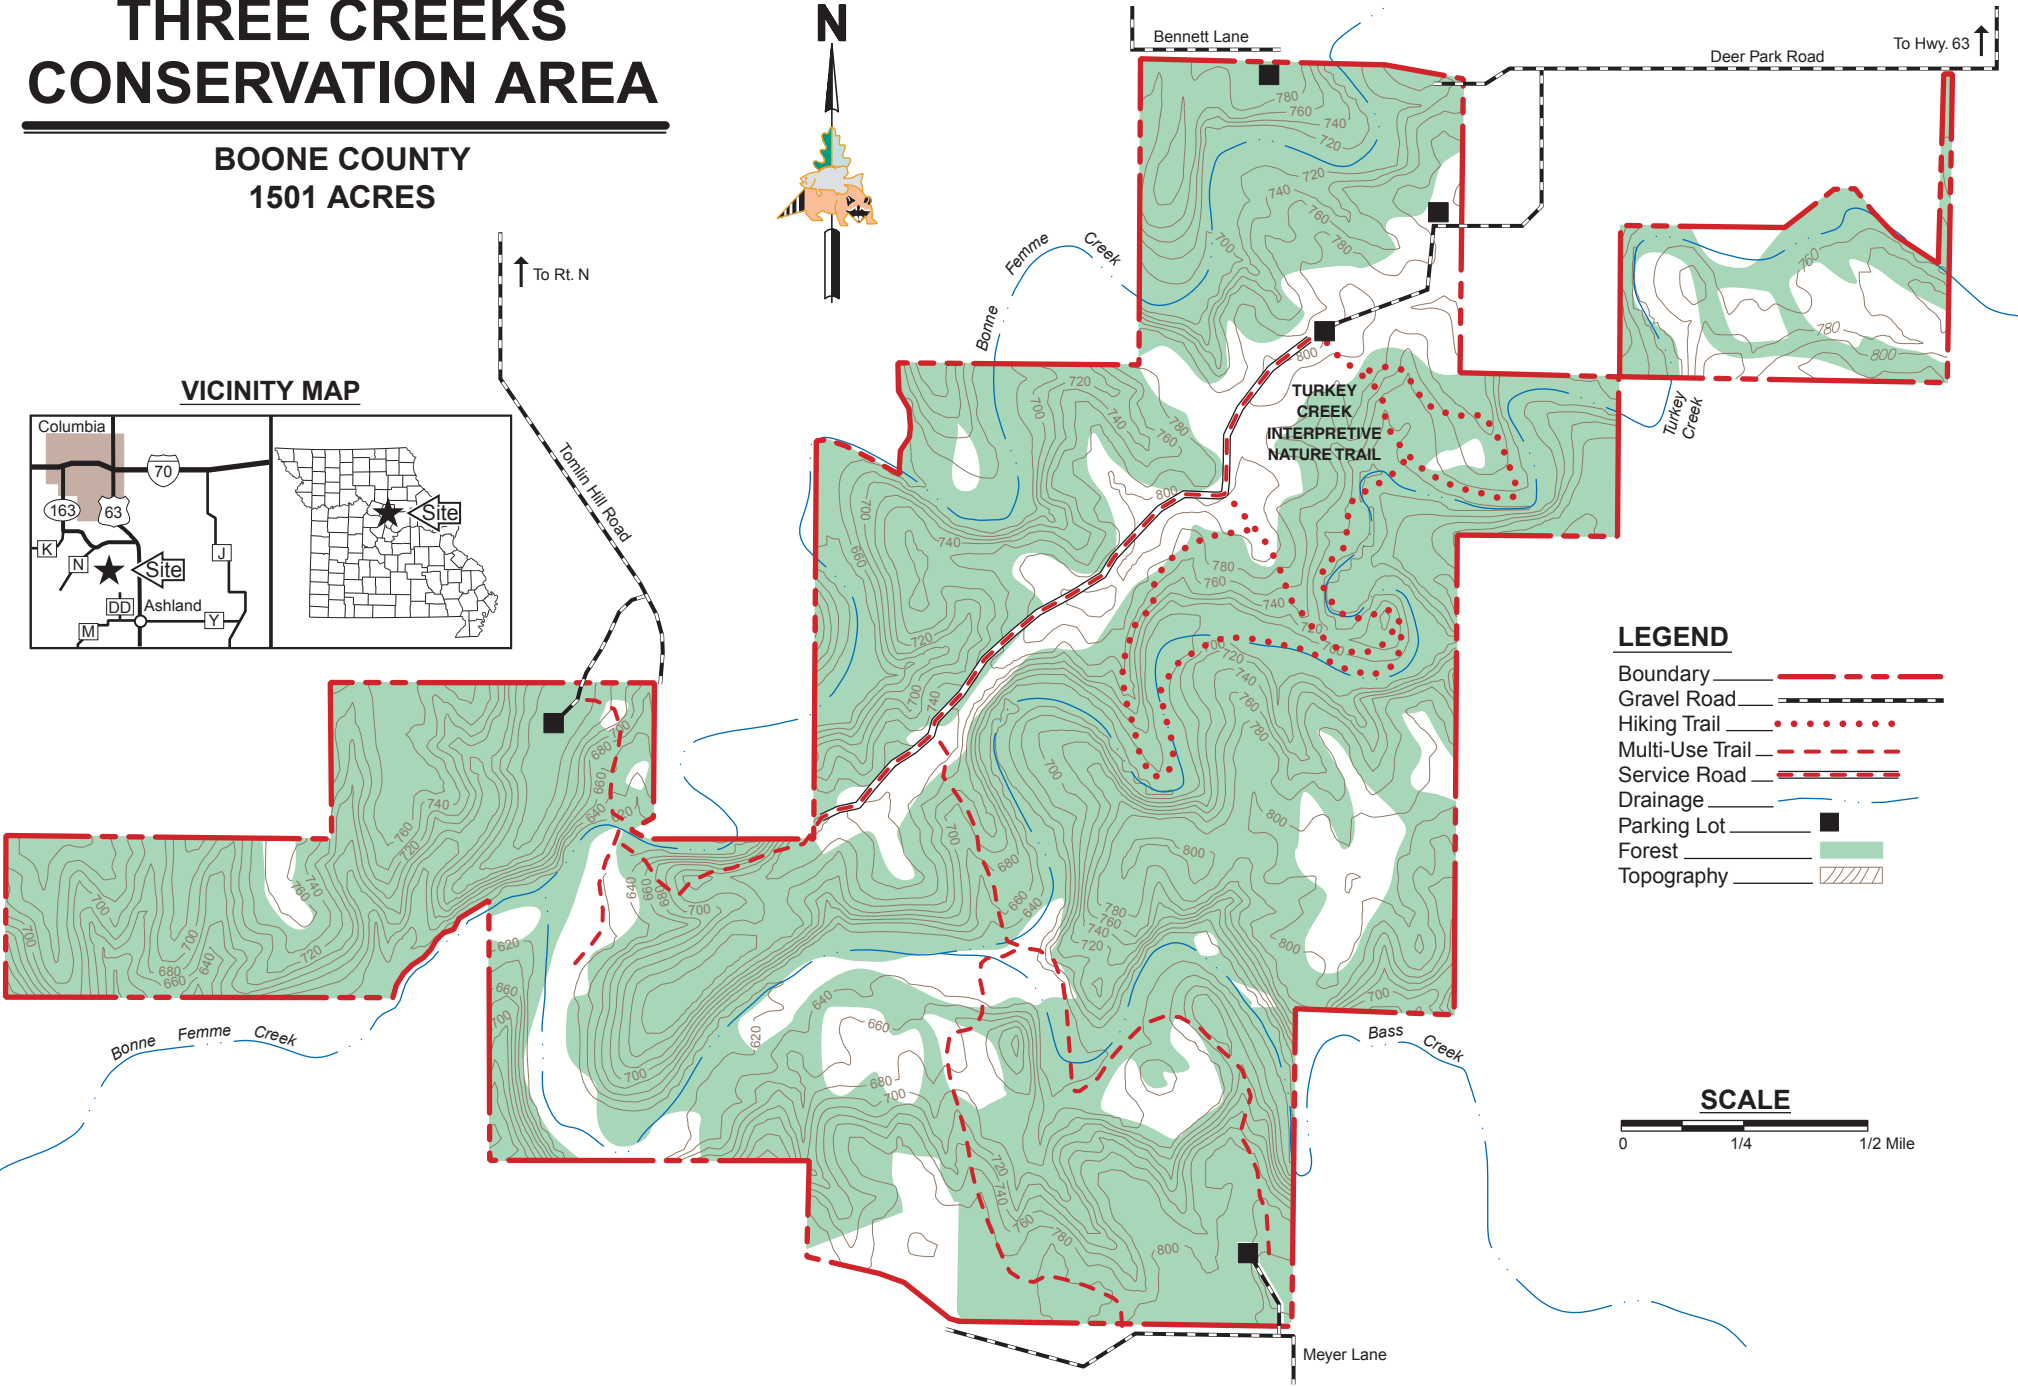

THREE CREEKS CONSERVATION AREA

BOONE COUNTY
1501 ACRES

VICINITY MAP

LEGEND

- Boundary
- Gravel Road
- Hiking Trail
- Multi-Use Trail
- Service Road
- Drainage
- Parking Lot
- Forest
- Topography

SCALE