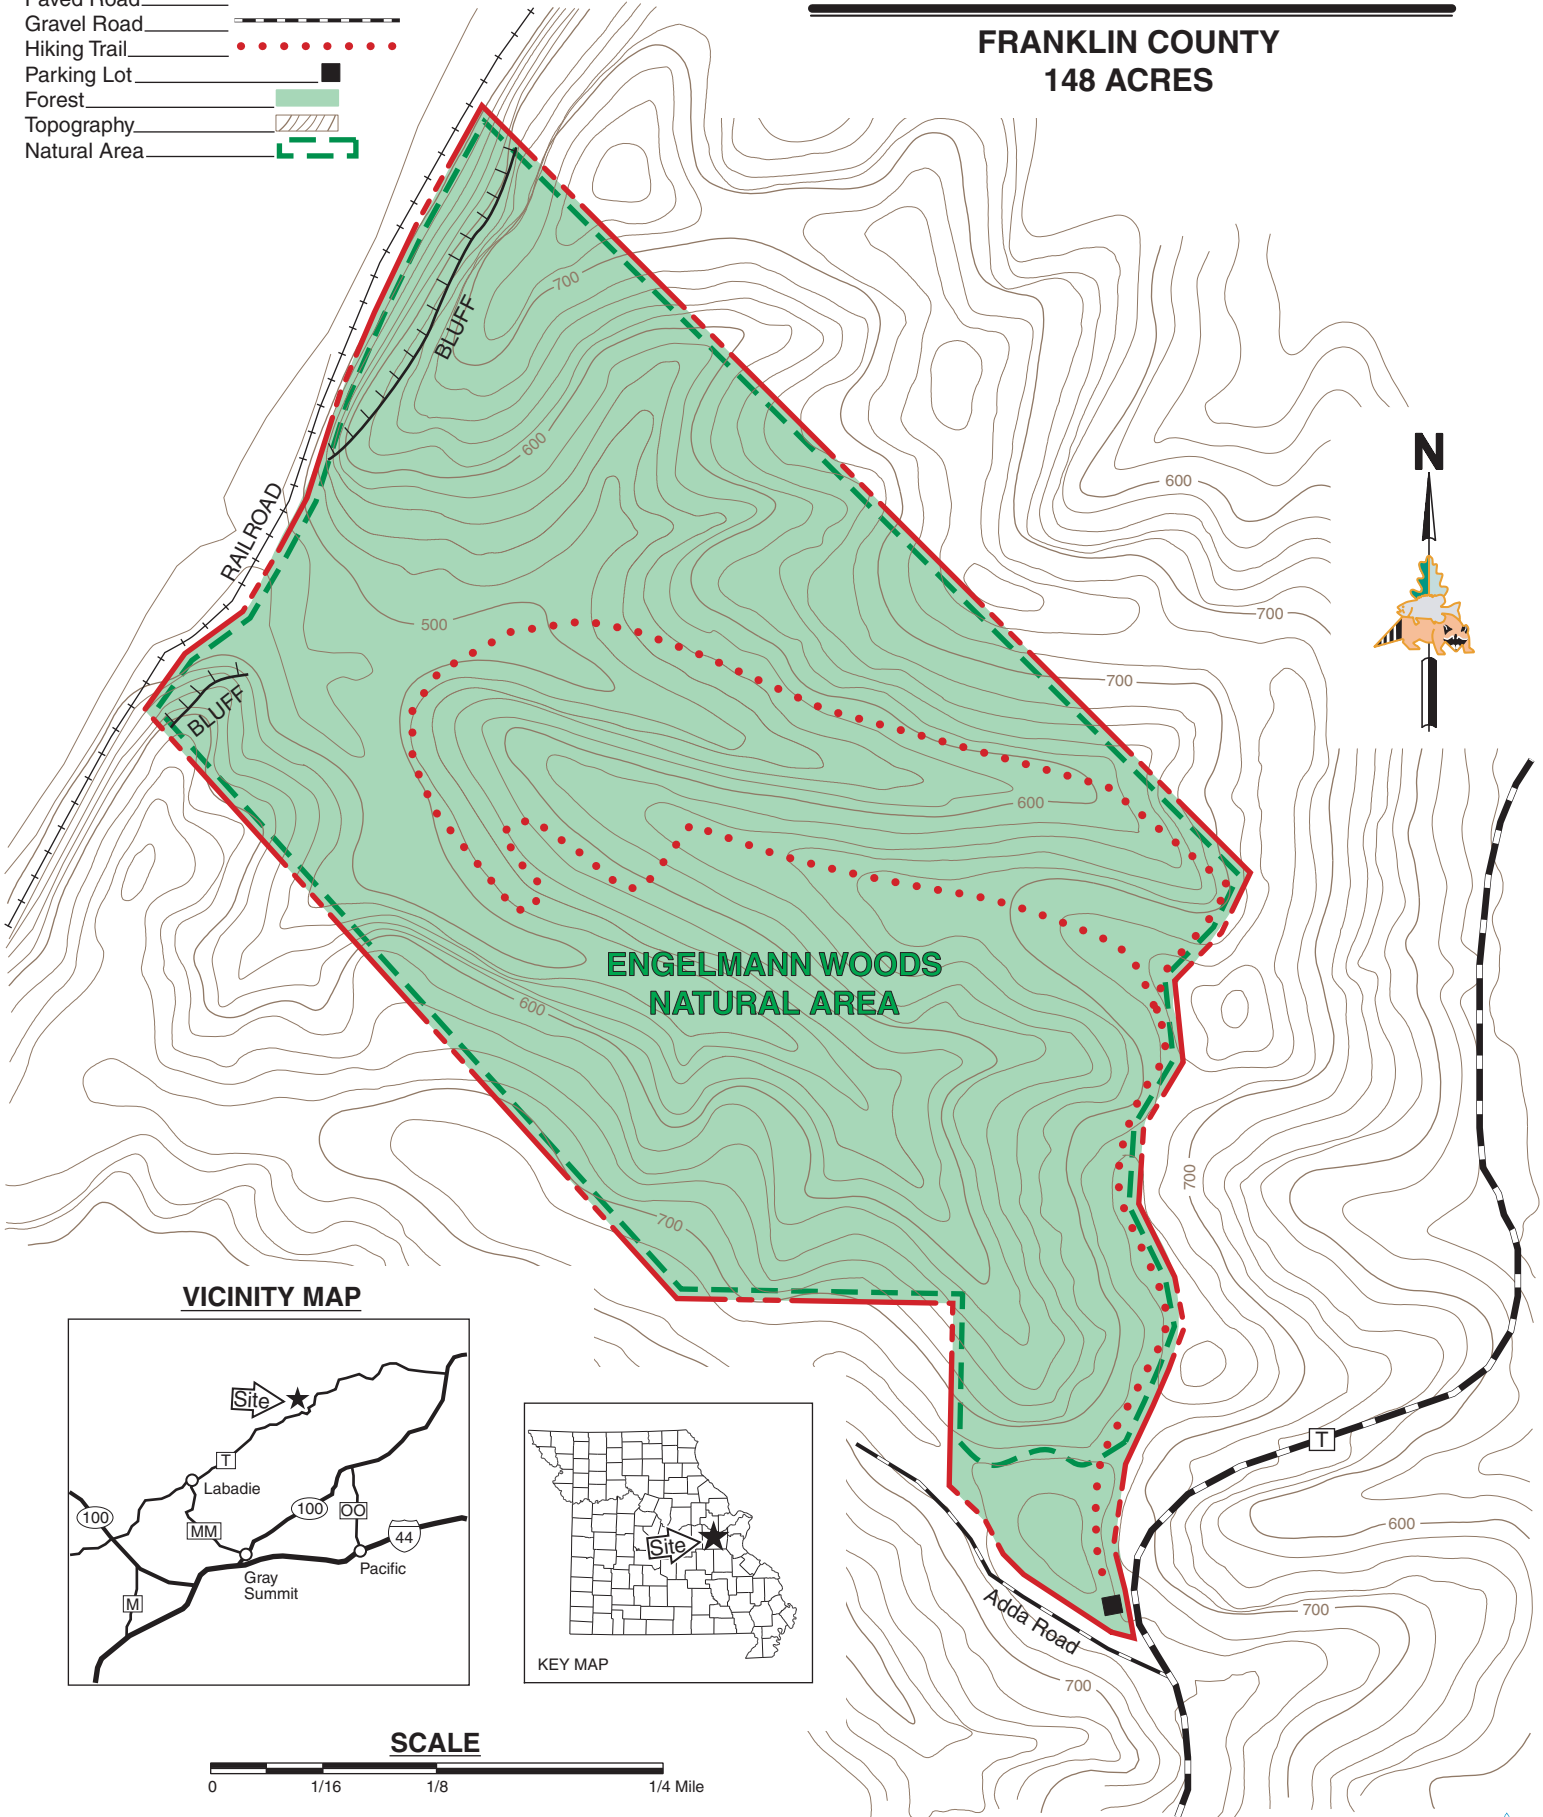

ENGELMANN WOODS NATURAL AREA

FRANKLIN COUNTY
148 ACRES

LEGEND

- Boundary
- Paved Road
- Gravel Road
- Hiking Trail
- Parking Lot
- Forest
- Topography
- Natural Area

VICINITY MAP

SCALE