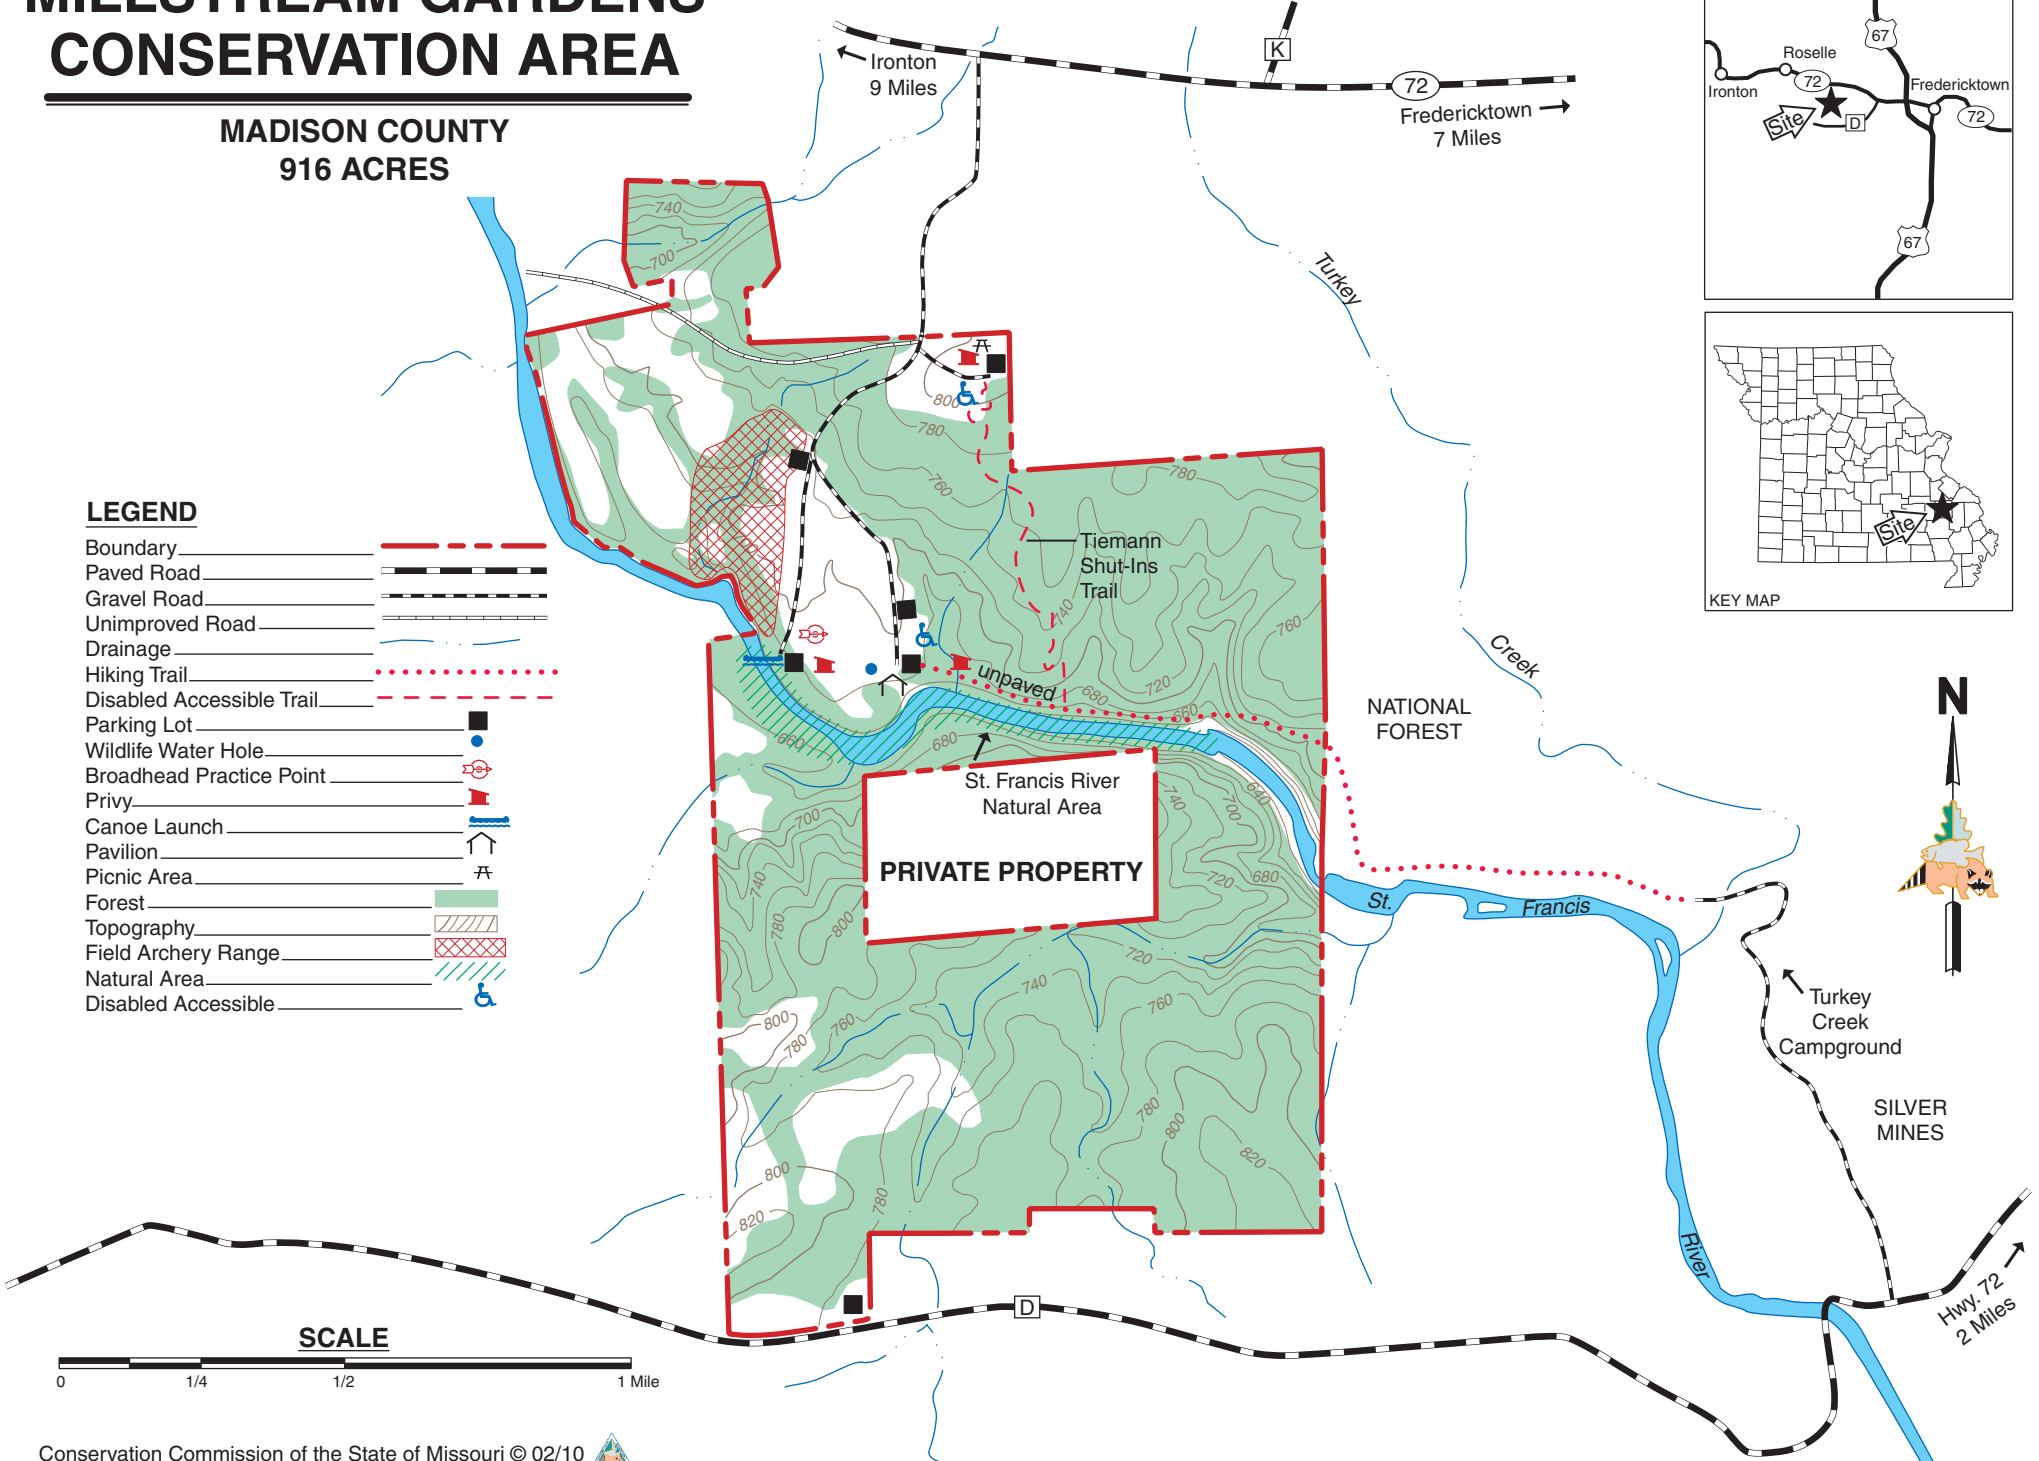

MILLSTREAM GARDENS CONSERVATION AREA

MADISON COUNTY
916 ACRES

LEGEND

- Boundary
- Paved Road
- Gravel Road
- Unimproved Road
- Drainage
- Hiking Trail
- Disabled Accessible Trail
- Parking Lot
- Wildlife Water Hole
- Broadhead Practice Point
- Privy
- Canoe Launch
- Pavilion
- Picnic Area
- Forest
- Topography
- Field Archery Range
- Natural Area
- Disabled Accessible

SCALE