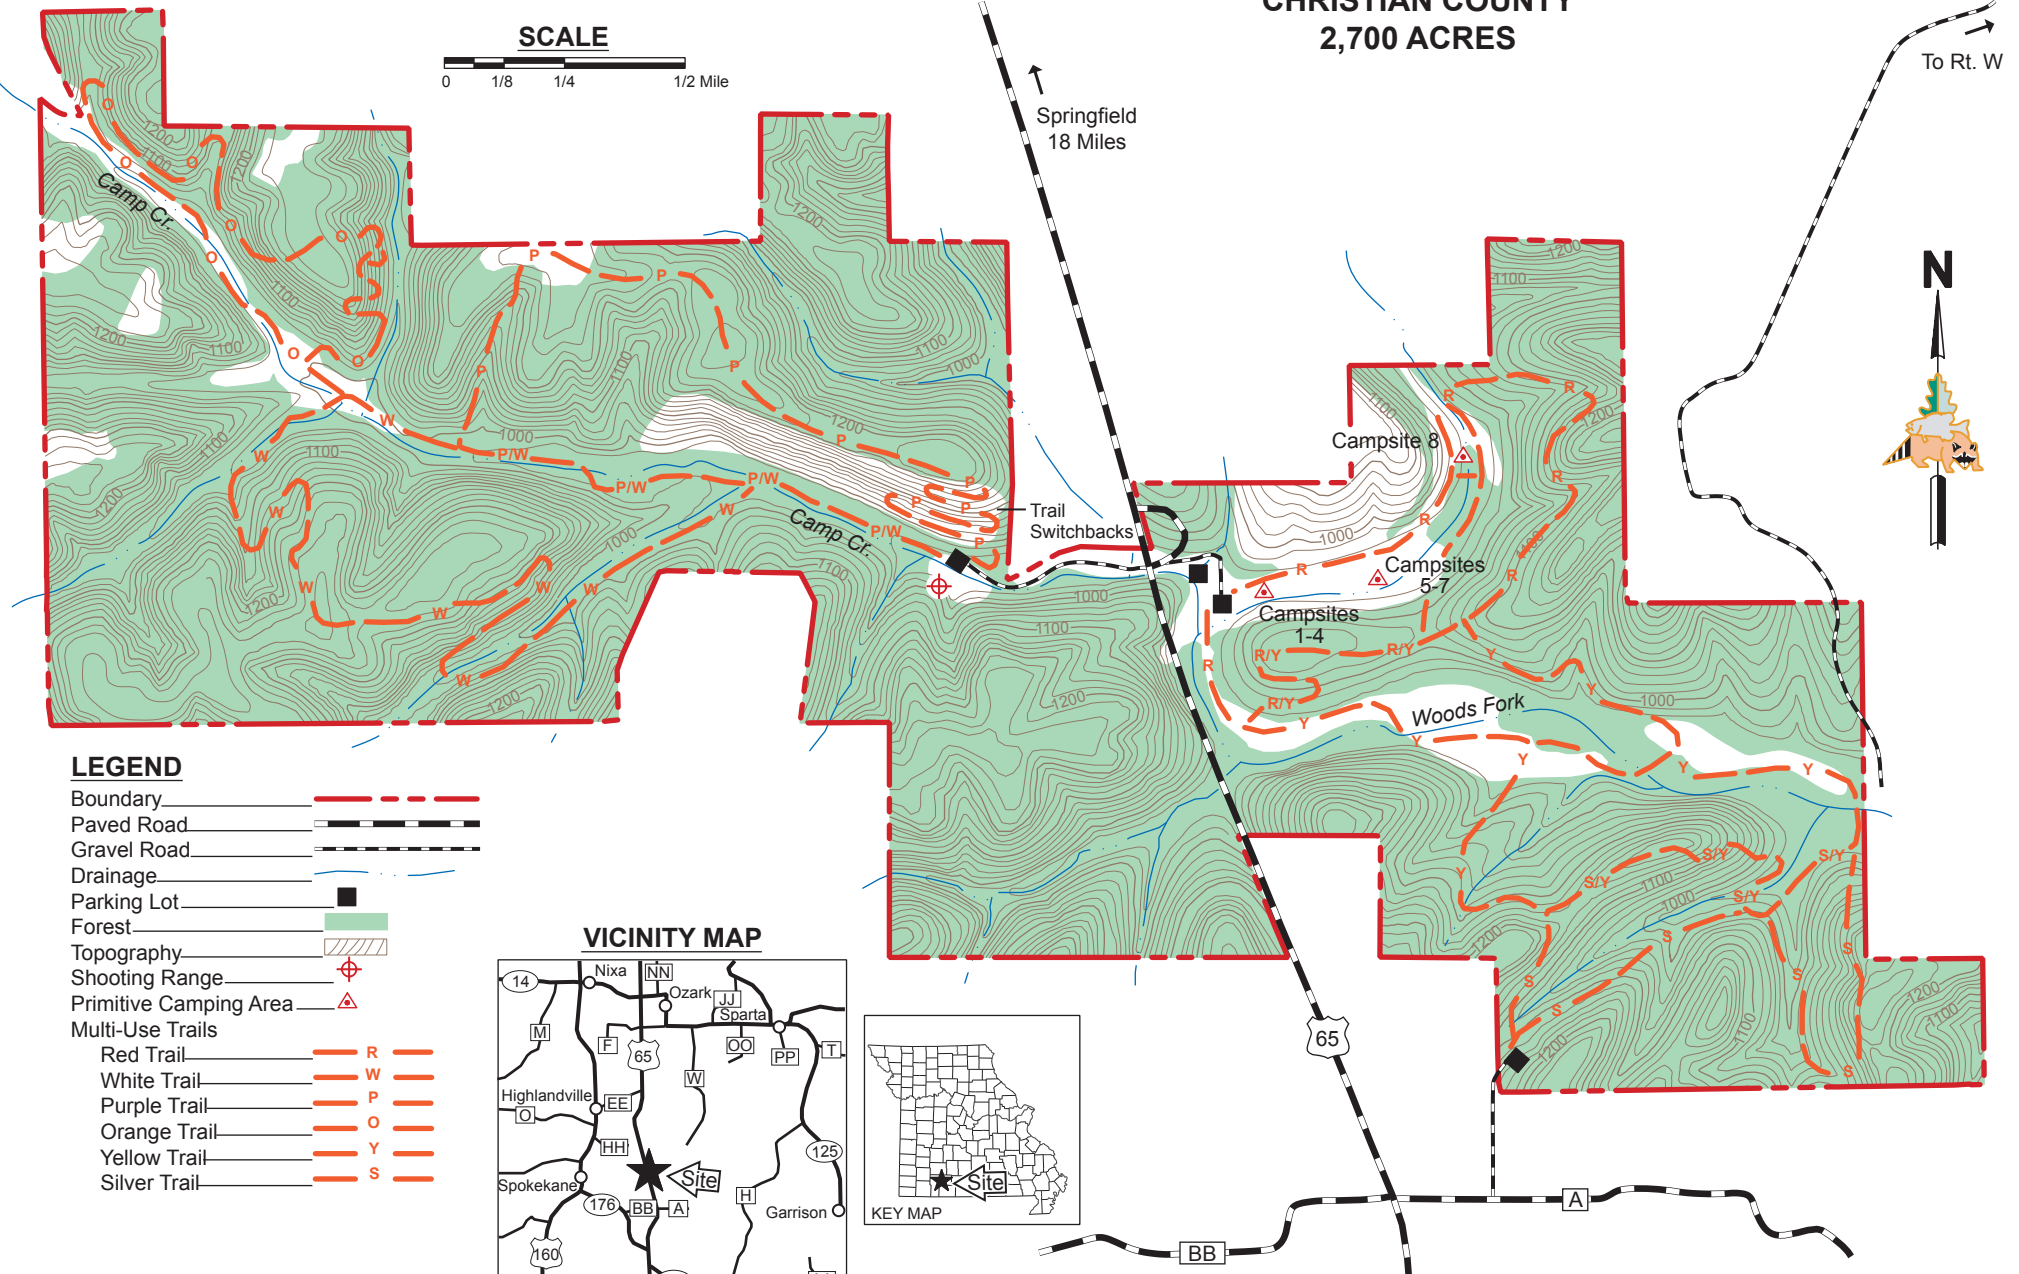

BUSIEK STATE FOREST AND WILDLIFE AREA

CHRISTIAN COUNTY
2,700 ACRES

LEGEND

- Boundary
- Paved Road
- Gravel Road
- Drainage
- Parking Lot
- Forest
- Topography
- Shooting Range
- Primitive Camping Area
- Multi-Use Trails
 - Red Trail R
 - White Trail W
 - Purple Trail P
 - Orange Trail O
 - Yellow Trail Y
 - Silver Trail S

VICINITY MAP