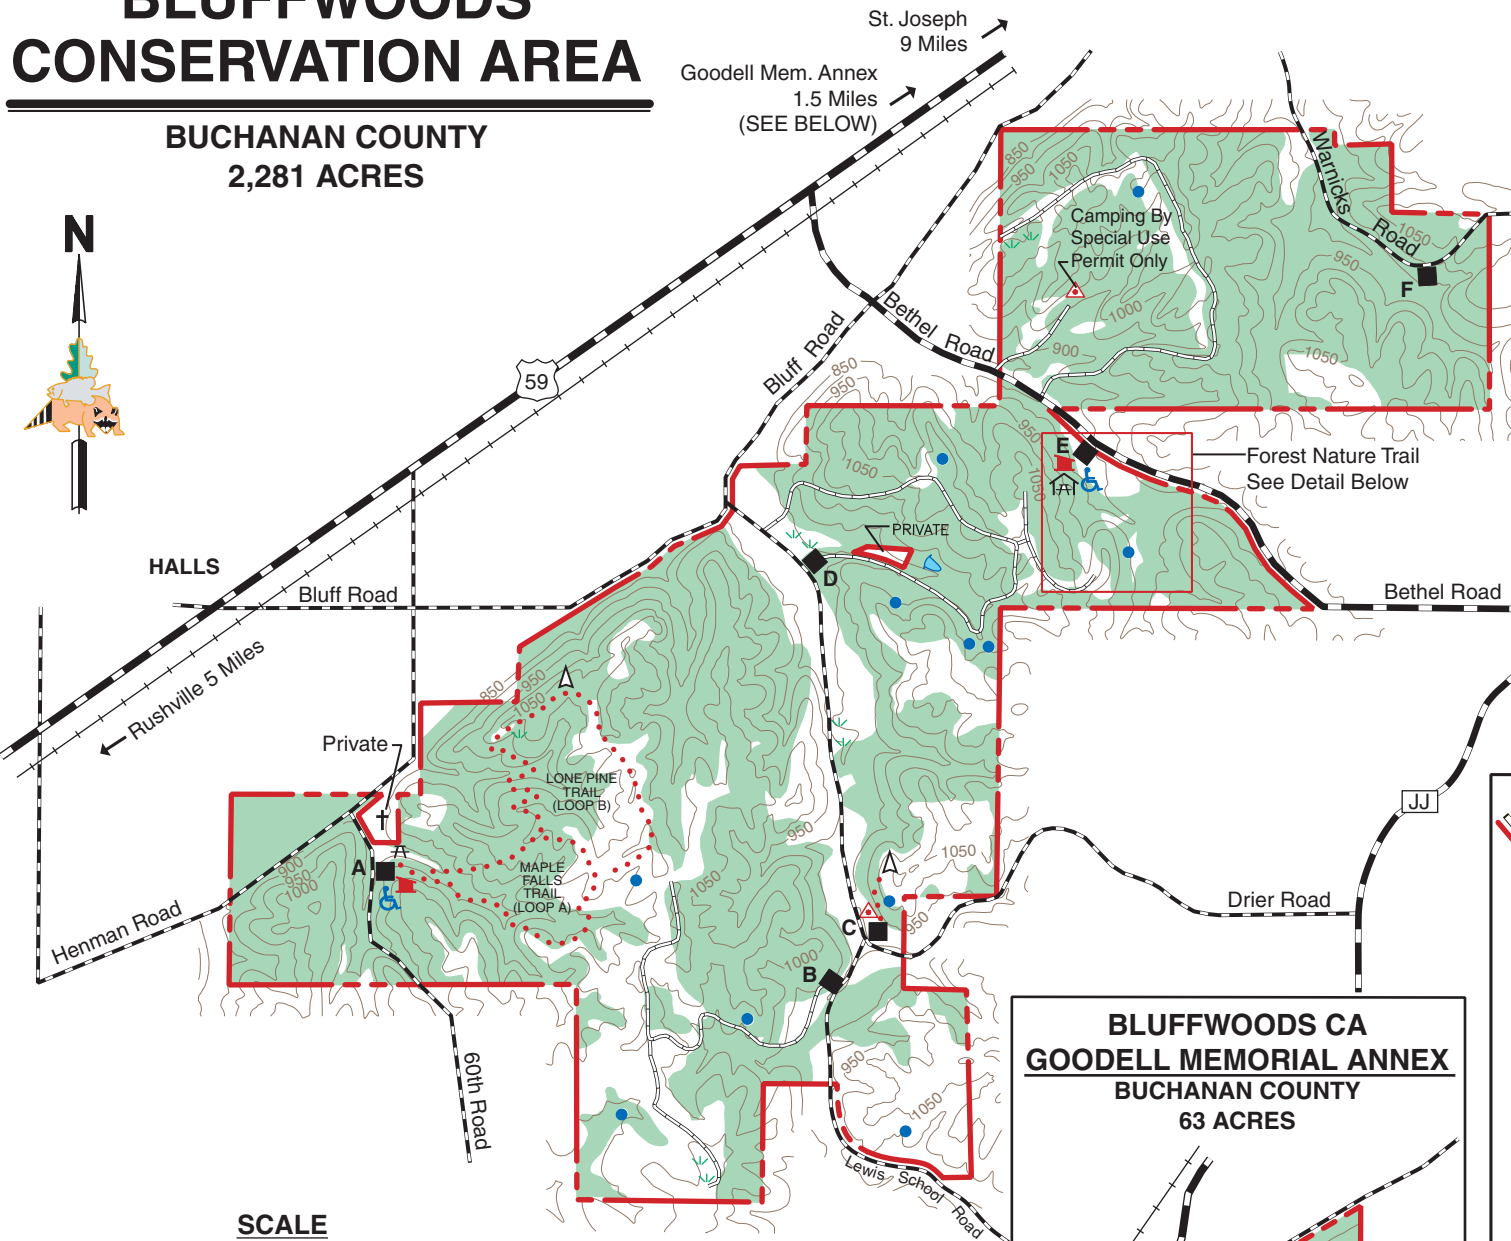

# BLUFFWOODS CONSERVATION AREA

BUCHANAN COUNTY  
2,281 ACRES

**LEGEND**

- Boundary
- Paved Road
- Gravel Road
- Service Road
- Hiking Trail
- Disabled Accessible Trail
- Railroad
- Parking Lot
- Wildlife Water Hole
- Picnic Area
- Picnic Shelter
- Privy
- Primitive Camping Area
- Scenic Overlook
- Native Grass
- Pond
- Disabled Accessible
- Cemetery
- Forest
- Topography