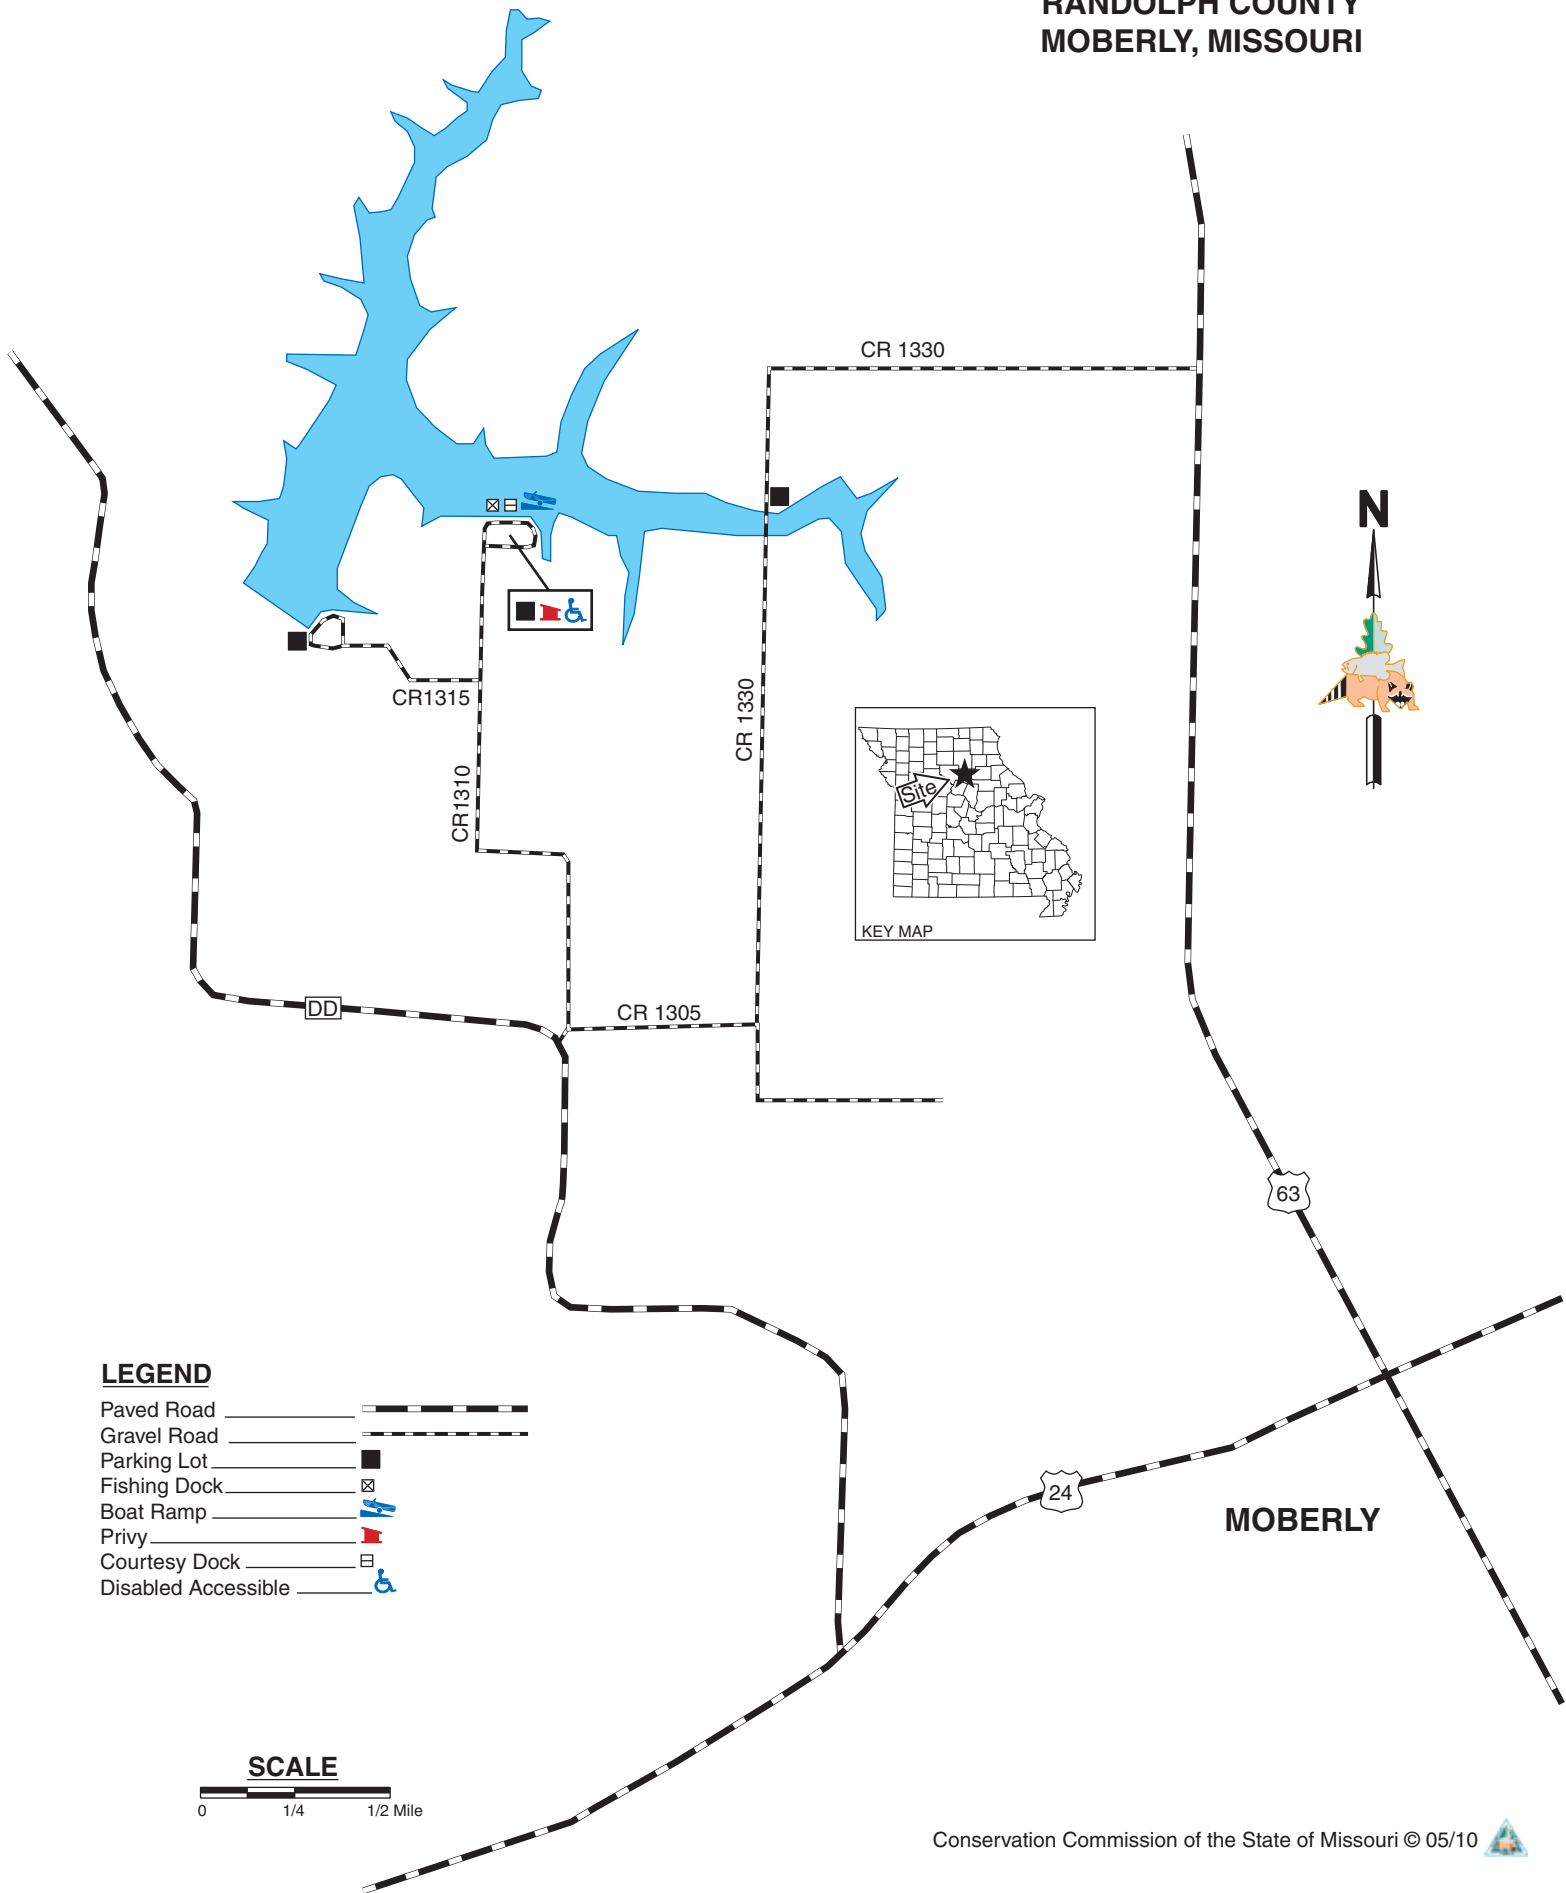

# SUGAR CREEK LAKE

RANDOLPH COUNTY  
MOBERLY, MISSOURI

## LEGEND

- Paved Road
- Gravel Road
- Parking Lot
- Fishing Dock
- Boat Ramp
- Privy
- Courtesy Dock
- Disabled Accessible

## SCALE

0 1/4 1/2 Mile